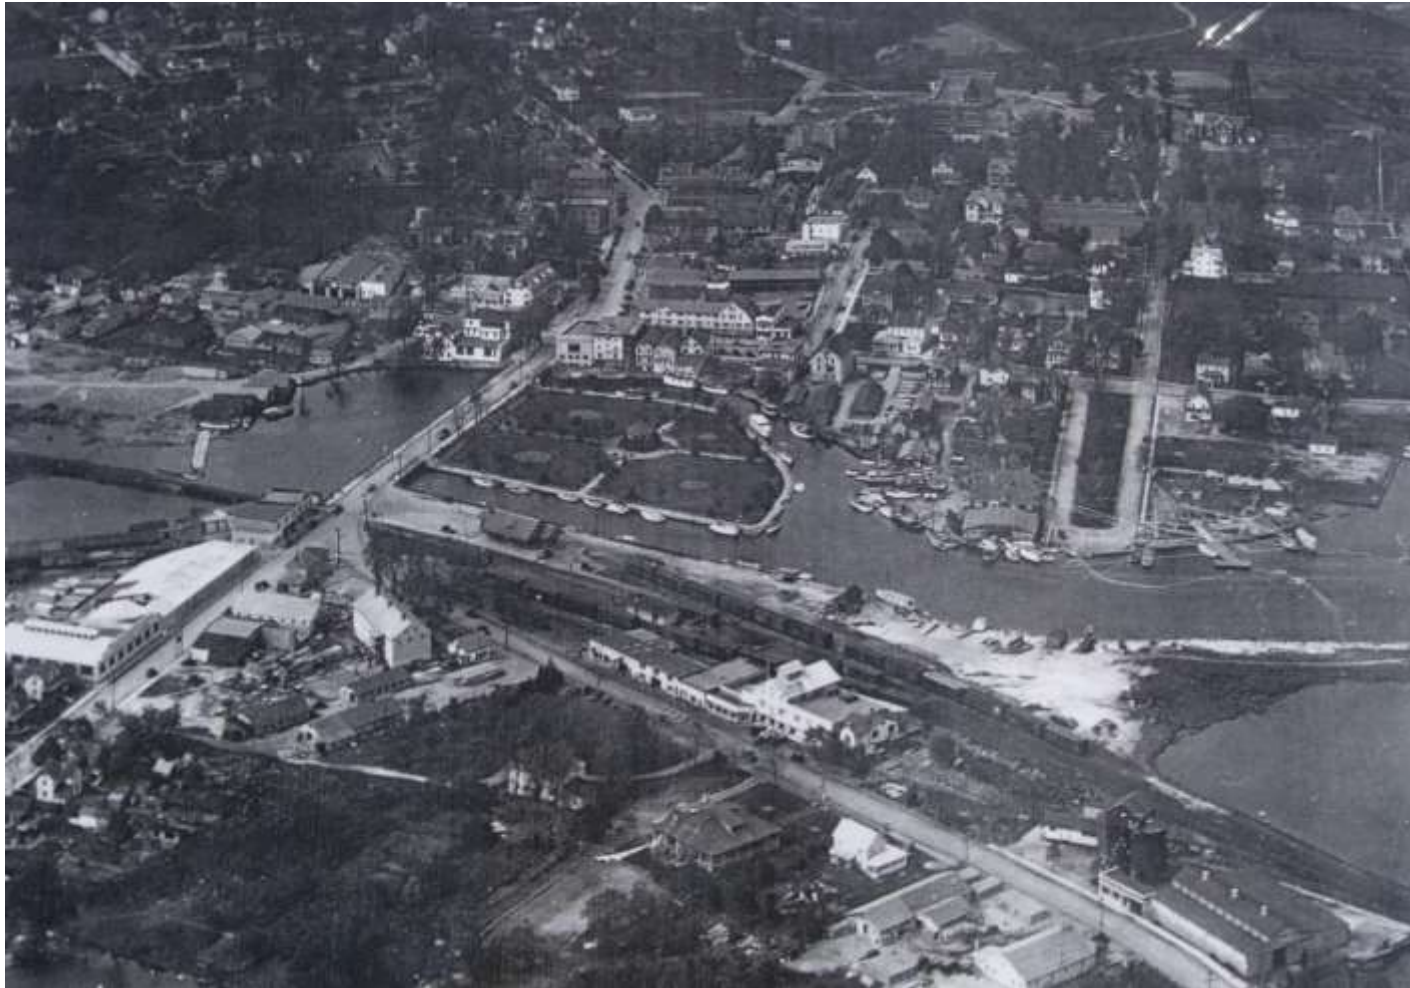

South Toms River Recycling Calendar-2025

19 Double Trouble Road
South Toms River, N.J. 08757
(732) 349-0403

OFFICE HOURS: 8:30 AM.-4:00 PM Monday – Friday

Borough Information

19 Double Trouble Road
South Toms River, N.J. 08757
(732) 349-0403